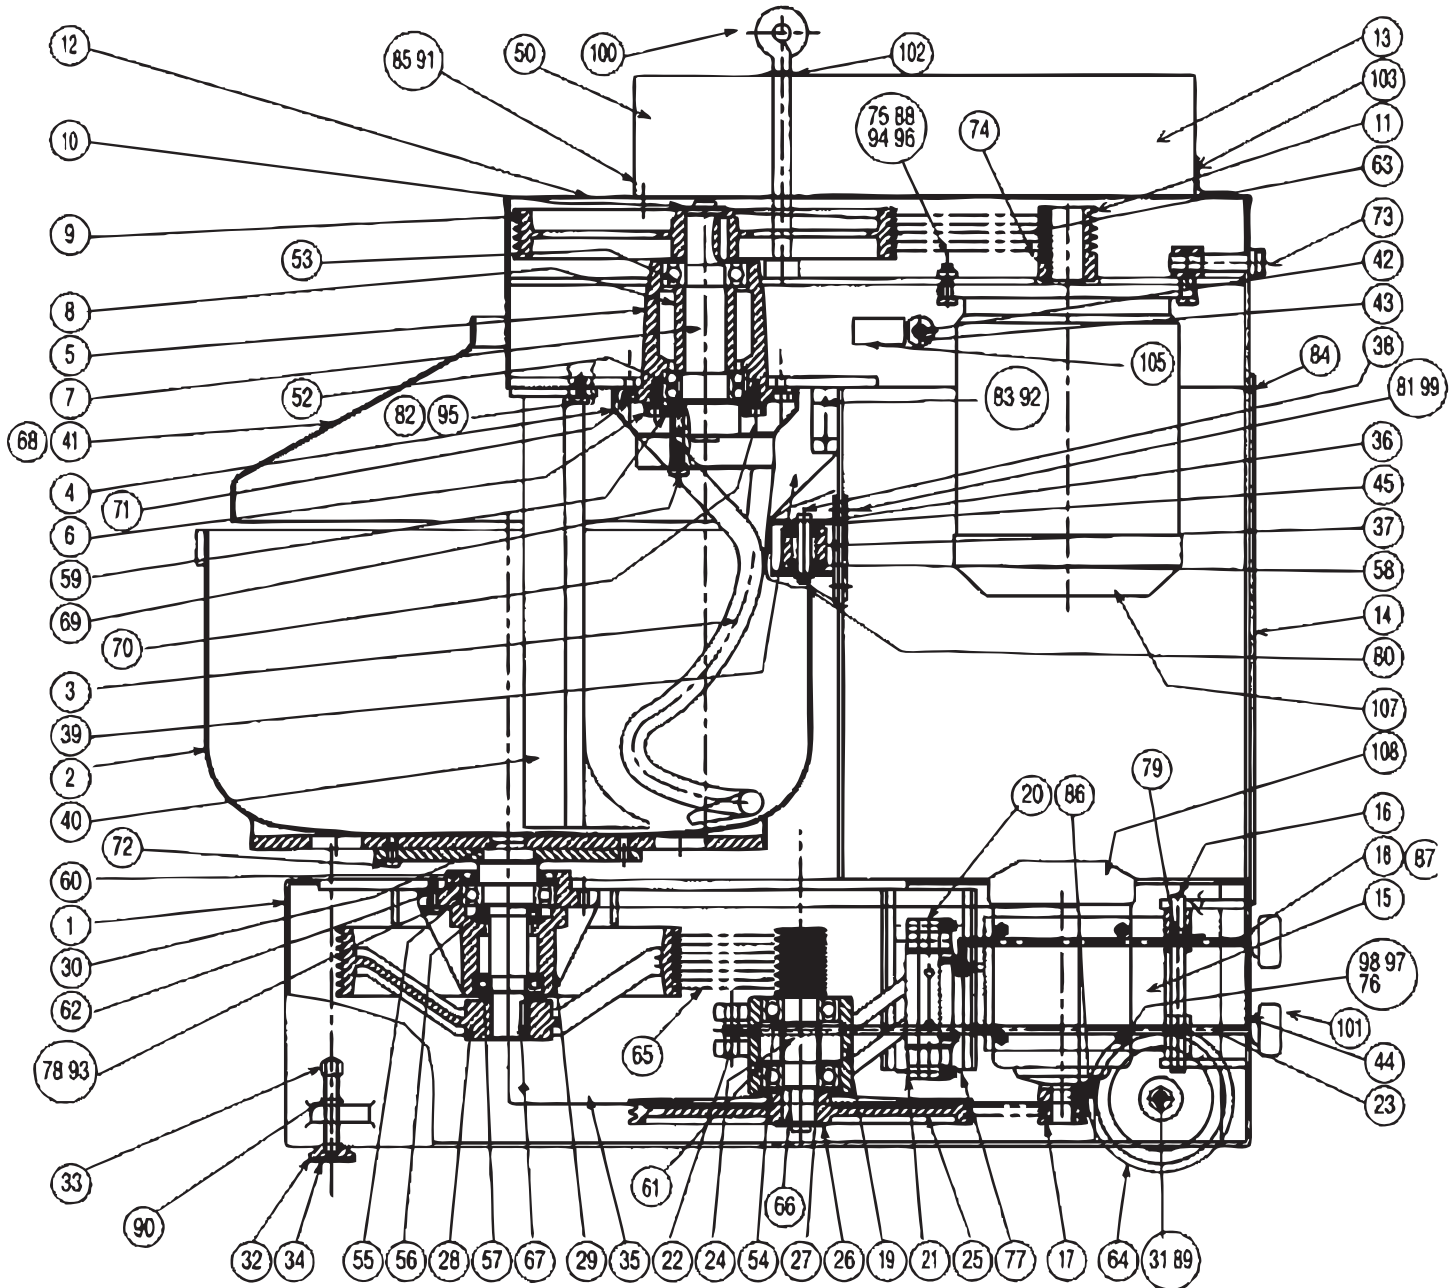

Parts Breakdown

Model MX-IT-0080 13175

Parts Breakdown

Model MX-IT-0080 13175

Item No.	Description	Position	Item No.	Description	Position	Item No.	Description	Position
63007	Base for 13175	1	63038	Vertical Lateral Removal for 13175	35	63124	Screw M8x12 for 13175	74
63008	Tube for 13175	2	63039	Bowl Support Roller Bracket for 13175	36	63125	Screw M12x40 for 13175	75
63009	Spiral for 13175	3	63040	Roll Leather Support for 13175	37	63126	Screw M8x25 for 13175	76
63010	Spiral Flange Cap Cover for 13175	4	63041	Rubber Stainless Steel Pipe for 13175	38	63127	Screw M10x20 for 13175	77
63011	Spiral Shaft Support for 13175	5	63042	Stainless Steel and Stainless Steel for 13175	39	63080	Screw M10x35 Zinc for 13175	78
63012	Spiral Shaft Flange for 13175	6	63043	Vertical Bar for 13175	40	63128	Screw M8x12 for 13175	79
63013	Spiral Shaft for 13175	7	63044	Protection for 13175	41	63129	Screw M10x20 for 13175	80
63014	Spacer for Spiral Shaft for 13175	8	63045	Tree for Protection for 13175	42	63086	Screw M10x25 Zinc for 13175	81
63015	Spiral Control Pulley for 13175	9	63046	Micro Control Lever for 13175	43	63130	Screw M6x10 for 13175	82
63016	Washer for 13175	10	63117	Plastic Washer for 13175	44	63131	Screw M6x10 for 13175	83
63017	Spiral Motor Pulley for 13175	11	63118	Washer for Roller Support for 13175	45	63132	Screw M5x15 for 13175	84
63018	Shelter Headed for 13175	12	63051	Electrical System for 13175	50	63133	Screw M5x10 for 13175	85
63019	Electrical System for 13175	13	63119	Bearing 3211 for 13175	52	63134	Screw M6x8 for 13175	86
63020	Rear Vertical Rear for 13175	14	63053	Bearing 63092RS for 13175	53	63090	Nut M10 for 13175	87
63021	Support for Motor Control Panel for 13175	15	63054	Bearing 63082RS for 13175	54	63135	Nut M12 for 13175	88
63022	Cylinder for Mounting Engine Support for 13175	16	63055	Bearing 6212 for 13175	55	63091	Nut M16 Zinc for 13175	89
63023	Pulley Tank Engine for 13175	17	63056	Bearing 51209 for 13175	56	63136	Nut M16 Nickel for 13175	90
63024	Tirante for Vasca Engine for 13175	18	63057	Bearing 62082RS for 13175	57	63137	Rosetta 5.3x10 for 13175	91
63025	Tendicinghia Takes for 13175	19	63058	Bearing 62022RS for 13175	58	63138	Rosetta 6.4x12.5 for 13175	92
63026	Tendicinghia Lever for 13175	20	63060	Sealing Ring for 13175	59	63139	Rosetta 10.5x21 for 13175	93
63027	Tennis Length for Tendicinghia Lever for 13175	21	63120	Sealing Ring for 13175	60	63140	Rosetta 13x24 for 13175	94
63028	Tennis for Tendering Handle for 13175	22	63062	Seeger for 13175	61	63141	Rosetta 10.5x5x21 for 13175	95
63029	Tendering Life Tirante for 13175	23	63063	Seeger for 13175	62	63142	Rosetta 15x28 for 13175	96
63030	Tree with Puleggia for 13175	24	63064	Trapezoid Belts for 13175	63	Al199	Nut M8 for 13175	97
63031	Pulley 1" Reducing Vask Control for 13175	25	63065	Wheels for 13175	64	63143	Rosetta 8.4x17 for 13175	98
63113	Washer for 13175	26	63066	Trapezoid Belts for 13175	65	63144	Rosetta 8.4x17 for 13175	99
63032	Length Distance for Lamar Pulley for 13175	27	63067	Tab for 13175	66	63098	Lifting Hook for 13175	100
63033	Pulley 2" Reducing Vask Control for 13175	28	63068	Tab for 13175	67	63099	Horizontal Hole M10 for 13175	101
63034	Support for Tank Vacuum Door for 13175	29	63069	Elastic Spine for 13175	68	63100	Closing Hole for Golf for 13175	102
63035	Spindle Tub for 13175	30	63121	Screw M12x50 for 13175	69	63145	Hinges with Screws for 13175	103
63036	Wheelchair for Wheels for 13175	31	63122	Screw M8x25 for 13175	70	63102	Micro for 13175	105
63114	Support Disk for 13175	32	63086	Screw M10x25 Zinc for 13175	71	63146	Motor for 13175	107
63115	Complete Support Disc for 13175	33	63086	Screw M10x25 Zinc for 13175	72	63147	Motor for 13175	108
63116	Shock for 13175	34	63123	Screw M12x70 for 13175	73			